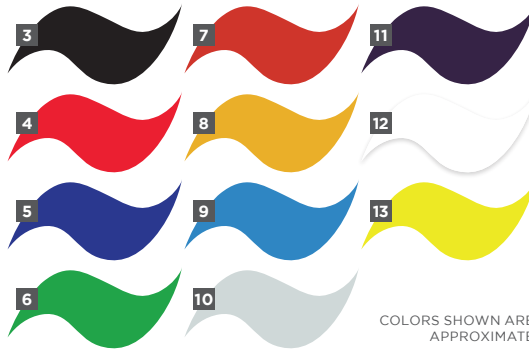

SPEEDBALL® SCRATCH KNIFE

Precision-ground points for professional scratch board work.

- #009442 No. 112 #009443 No. 113

INKS

2 SPEEDBALL® SUPER BLACK INDIA INK

Made from highly opaque, carbon black pigment, Super Black India Ink offers excellent reproduction quality on absorbant surfaces with optimum lightfastness. Easily applied by brush, pen, steel brush, or air brush. Free-flowing, non-clogging and waterproof.

- #003338 2 FL OZ / 59.1 ML
- #003378 16 FL OZ / 473 ML
- #003398 32 FL OZ / 946 ML

SPEEDBALL® SUPER PIGMENTED ACRYLIC CALLIGRAPHY & ILLUSTRATION INK

Speedball's® rich, vivid calligraphy inks are formulated from the best pigments on earth. These high-quality inks are ideal for a variety of techniques including calligraphy, drawing, stamping, airbrushing, and scrapbooking. Inks are inter-mixable, waterproof, lightfast, acid-free and archival, providing artists and crafters the best possible results.

SPEEDBALL® 10-COLOR ACRYLIC INK PALETTE

Includes: (10) Super Pigmented Acrylic Drawing & Calligraphy Inks (Super Black, Scarlet Red, Indigo Blue, Emerald Green, Burnt Umber, Gold, Teal Green, Silver, Deep Purple, White).