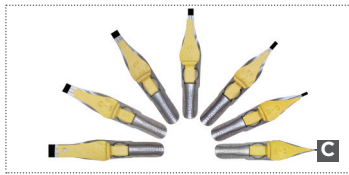

1. **C**
2. #003020 C0 Flat
   - #0030210 C1 Flat
   - #0030220 C2 Flat
   - #0030230 C3 Flat
   - #003024 C4 Flat
   - #003025 C5 Flat
   - #003026 C6 Flat
   - #003029 C Set C0, C1, C2, C3, C4, C5

1. LEFT-HANDED
2. #003050 LC0 #003053 LC3
   - #0030510 LC1 #003054 LC4
   - #003052 LC2 #003055 LC Set LC0, LC1, LC2, LC3, LC4

SPEEDBALL® BROAD EDGE NIB SETS

Carded sets featuring (1) each of the following:

ITEM	SET	ITEM	SET	ITEM	SET
#031001	A0 / A1	#031014	B3 / B4	#031025	C4 / C5
#031003	A2 / A3	#031016	B5 / B6	#031052	LC1 / LC2
#031005	A4 / A5	#031021	C0 / C1	#031053	LC2 / LC3
#031010	B0 / B1/2	#031023	C2 / C3	#031054	LC3 / LC4
#031012	B1 / B2				

SPEEDBALL® BROAD EDGE NIB TWIN PACKS

Carded sets contain (2) each of the following:

ITEM	SET	ITEM	SET
#009491	C1	#009485	C3
#009484	C2	#009486	C4

SPEEDBALL® BROAD EDGE SQUARE PEN NIB SETS

Boxed set contains (1) each of the following:

- #0030090 A0, A1, A2, A3, A4, A5

SPEEDBALL® BROAD EDGE ROUND PEN NIB SETS

Boxed set contains (1) each of the following:

- #003019 B0, B1, B2, B3, B4, B5

SPEEDBALL® BROAD EDGE FLAT PEN NIB SETS

Boxed set contains (1) each of the following:

- #003029 C0, C1, C2, C3, C4, C5

SPEEDBALL® BROAD EDGE LEFT-HANDED FLAT PEN NIB SETS

Boxed set contains (1) each of the following:

- #003055 LC0, LC1, LC2, LC3, LC4

SPEEDBALL® 10-PEN NIB ASSORTMENT SET

Boxed assortment set includes (1) each of the following: A2, A5, B0, B1, B3, B4, B5, C1, C3, C5 Broad Edge Nibs.

- #0030710