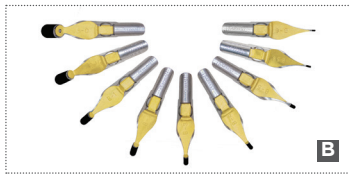

1. **B**
2. #003010 B0 Round
   - #003011 B1 Round
   - #0030120 B2 Round
   - #003013 B3 Round
   - #003014 B4 Round
   - #003015 B5 Round
   - #003016 B6 Round
   - #003017 B1/2 Round
   - #003018 B5-1/2 Round
   - #003019 B Set B0, B1, B2, B3, B4, B5